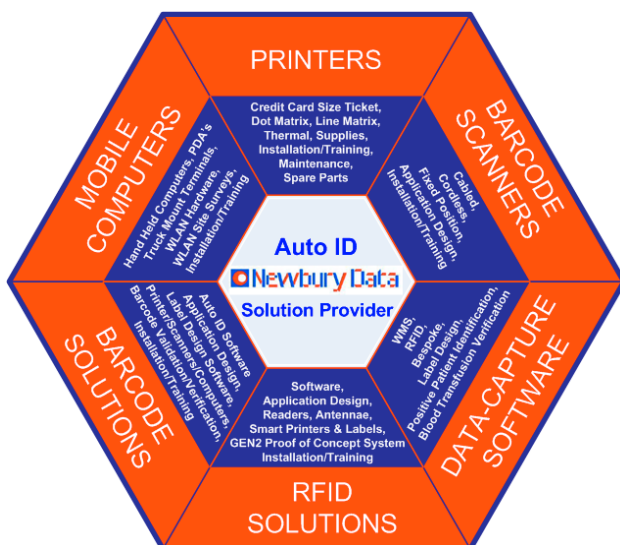

About Newbury Data

Since 1974, Newbury Data has become the UK's leading manufacturer of industrial impact printers and Credit Card Size encoded ticket printers. Newbury Data's reputation for our own high quality and highly reliable printers has made us the number one partner of choice from the worlds leading thermal printer manufacturers such as Citizen, Printronix and Zebra. Our expertise in impact and thermal printing solutions has allowed us to develop unique solutions to help our customers migrate from legacy desktop or stand alone systems to use Mobile, Wireless, RFID and fully automated solutions interfacing into the latest WMS and ERP systems.

With over 30 years of printing expertise, Newbury Data has the skills and understanding of printer communication and both native and alternative printer programming languages. Allowing Newbury Data to seamlessly integrate new printing solutions, into existing systems, without the need to change the current data streams. A vital tool when integrating current technologies such as Citizen and Zebra Mobile printers or Printronix and Zebra RFID Printer/Encoders & Sirit Readers into existing or new Auto-ID and RFID applications. To compliment our printing solutions, Newbury Data has become a Quality Partner of Datalogic and an Honours Partner with Intermec. These partnerships enable us to deliver full batch & mobile data capture solutions including customer specific hand held computer software or full WMS solutions, making Newbury Data one of the most sophisticated GS1 Auto ID solutions provider in the UK.

Healthcare Solutions

- TraceSAFE Enterprise: A blood transfusion verification system
- Positive Patient Identification (PPI) system, printing patient wristbands and identification (ID) cards

On-Line Store